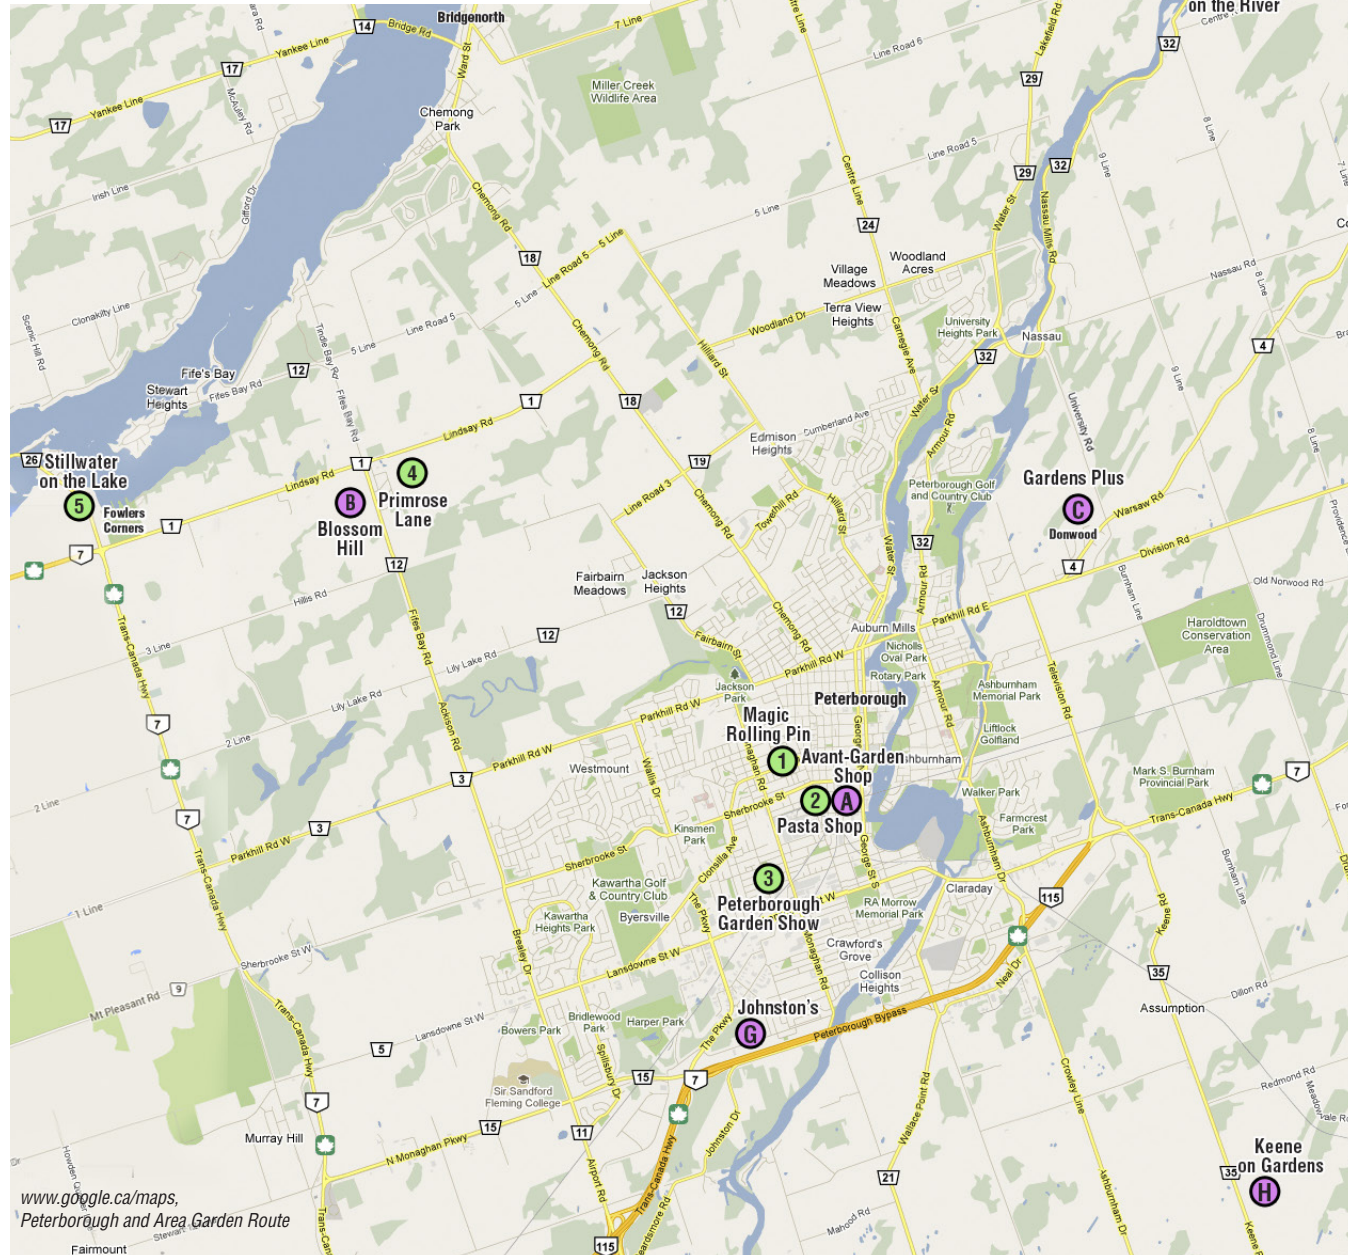

ASSOCIATE MEMBERS

- 1 Magic Rolling Pin** (705) 745-6556, 302 King St. Peterborough
www.magicrollingpin.com
- 2 Pasta Shop** (705) 745-6080, 165 Sherbrooke St. Peterborough
- 3 Peterborough Garden Show** (705) 761-9220 Evinrude Centre
www.peterboroughgardens.ca>Showhome.html. Held annually in April.
- 4 Primrose Lane** (705) 748-2897 www.primroselaneptbo.com
475 Lindsay Road, Peterborough
- 5 Stillwater on the Lake Bed & Breakfast** (705) 741-3886
www.stillwateronthelake.com, 641 Lakeview Cres., FR1, Peterborough

Travel the Garden Route at your leisure.
You'll find a warm welcome at every stop.

Garden Route is a free, self-guided tour
available whenever the participating businesses are open.
Check individual websites for hours.
Some businesses are open year round, others are seasonal.

www.google.ca/maps,
Peterborough and Area Garden Route